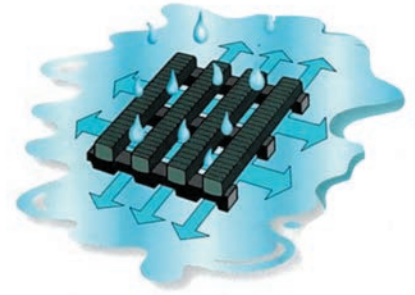

INSTANT 4 WAY DRAINAGE