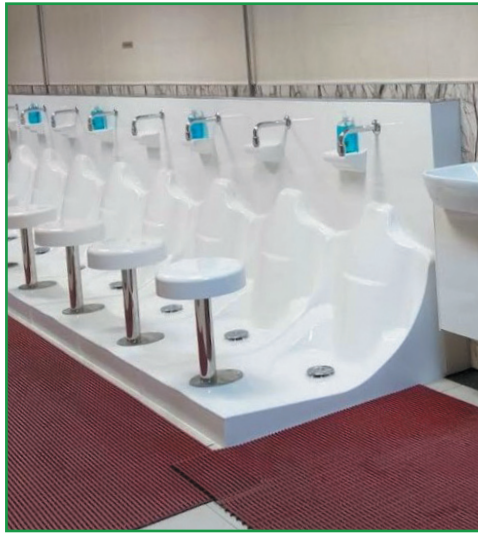

WUDUMATE MODULAR
WITH WUDUMAT NON-SLIP MATTING