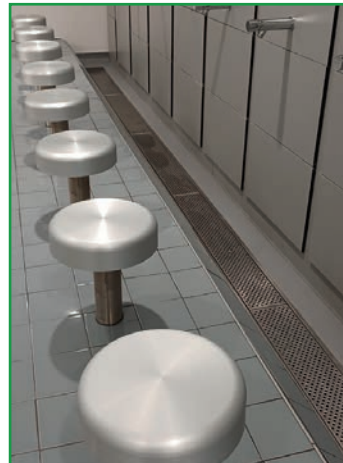

ISLAMIC PATTERNED GRID