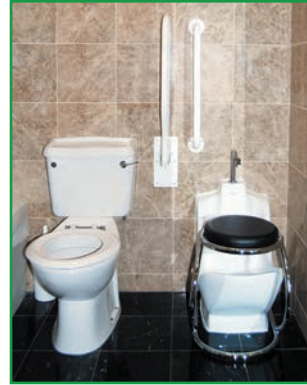

WM COMPACT WITH GRAB BARS