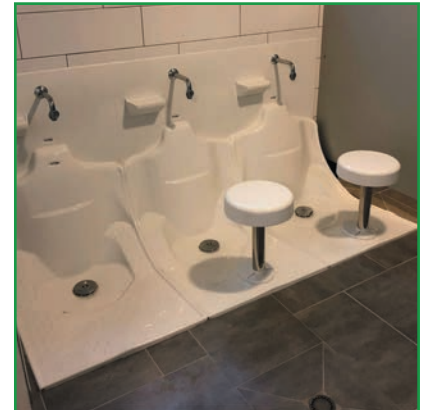

WM MODULAR SHOWING A DISABLED UNIT FOR WHEELCHAIR ACCESS