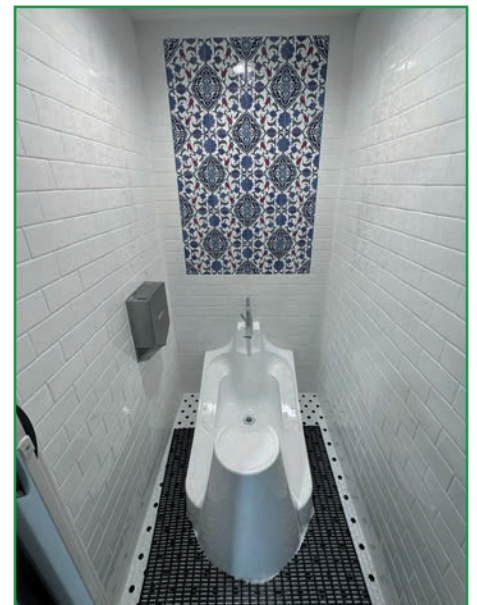

WuduMate®

CLASSIC CSA CERT. NO: 301439

DESIGNED FOR MEDIUM USAGE ENVIRONMENTS – IDEAL FOR WOMENS' AREAS IN MOSQUES

+ OPTIONAL ADD-ON

MATERIAL	DIMENSIONS
ACRYLIC	L1050 x W660 x H650mm