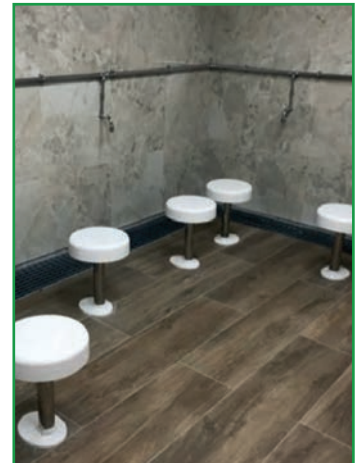

ISLAMIC PATTERNED GRID