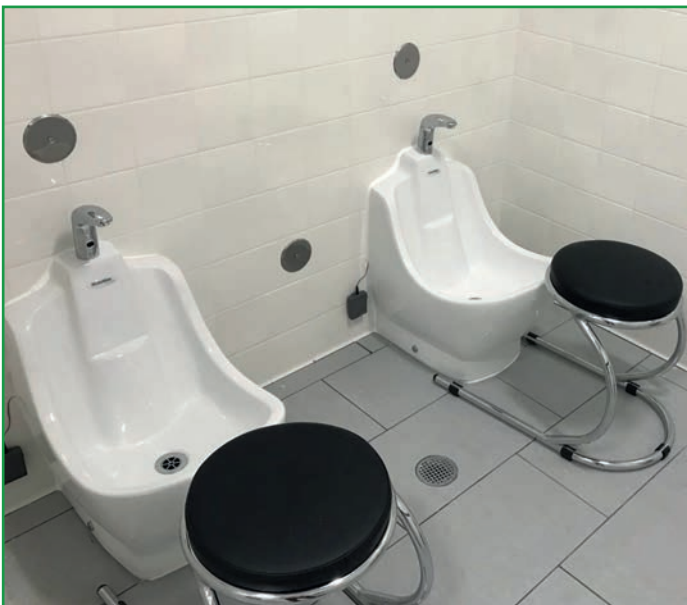

+ OPTIONAL
SEAT HANDLES

+ OPTIONAL ADD-ON

MATERIAL	DIMENSIONS
PORCELAIN	L575 x W430 x H610mm
ACRYLIC	L568 x W368 x H600mm