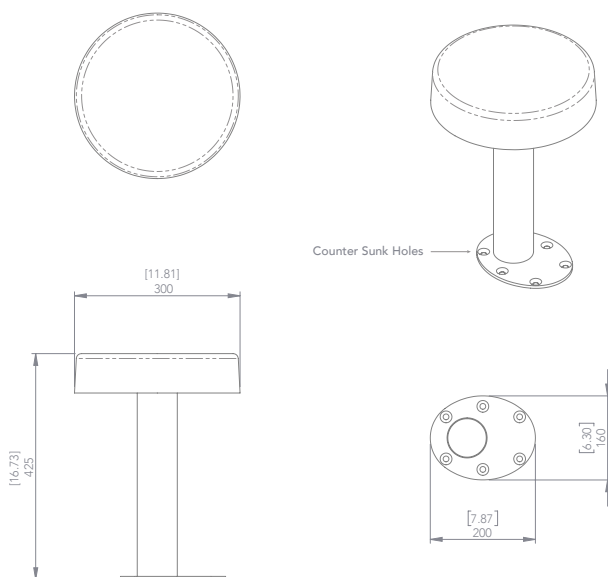

UNICLASS L721:N5352	EPIC H12:Y3107
CI/SfB (74.2)	(U35)

RIBA CLASSIFICATION

Modular Seat Pole & Seat Top

CODE: WM-MOD-SP-PREMIUM

Specification Sheet

Metric & Imperial

Silver Seat Pole and White Seat Top

All dimensions in mm and inches

Illustrated

Modular Seat Pole and Seat Top
Product code: WM-MOD-SP

Description

A stool for wudu in mosques or prayer rooms

Material

Pole and brackets:
Brushed 316 stainless steel
Seat top: Double-walled acrylic-capped ABS or Beech

Dimensions

Length 400mm
(+25mm Seat thickness)

Colours

Pole: Silver
Top: White, Black, Grey, or Beech with Chrome trim

Weight

Pole and brackets: 4.25kg/9.4lb
Carton dimensions: 48x25x25cms /18.9x9.8x9.8inches

Seat top: 2.5kg/5.5lb
Carton dimensions: 33x33x12cms /13x13x4.7inches

Accessories

Seat Pole Base Cover
CODE: WM-MOD-SPBC

Silicone Gasket
CODE: WM-MOD-GAS

Associated Products

WuduMate Modular for use in mosques and other high usage environments.