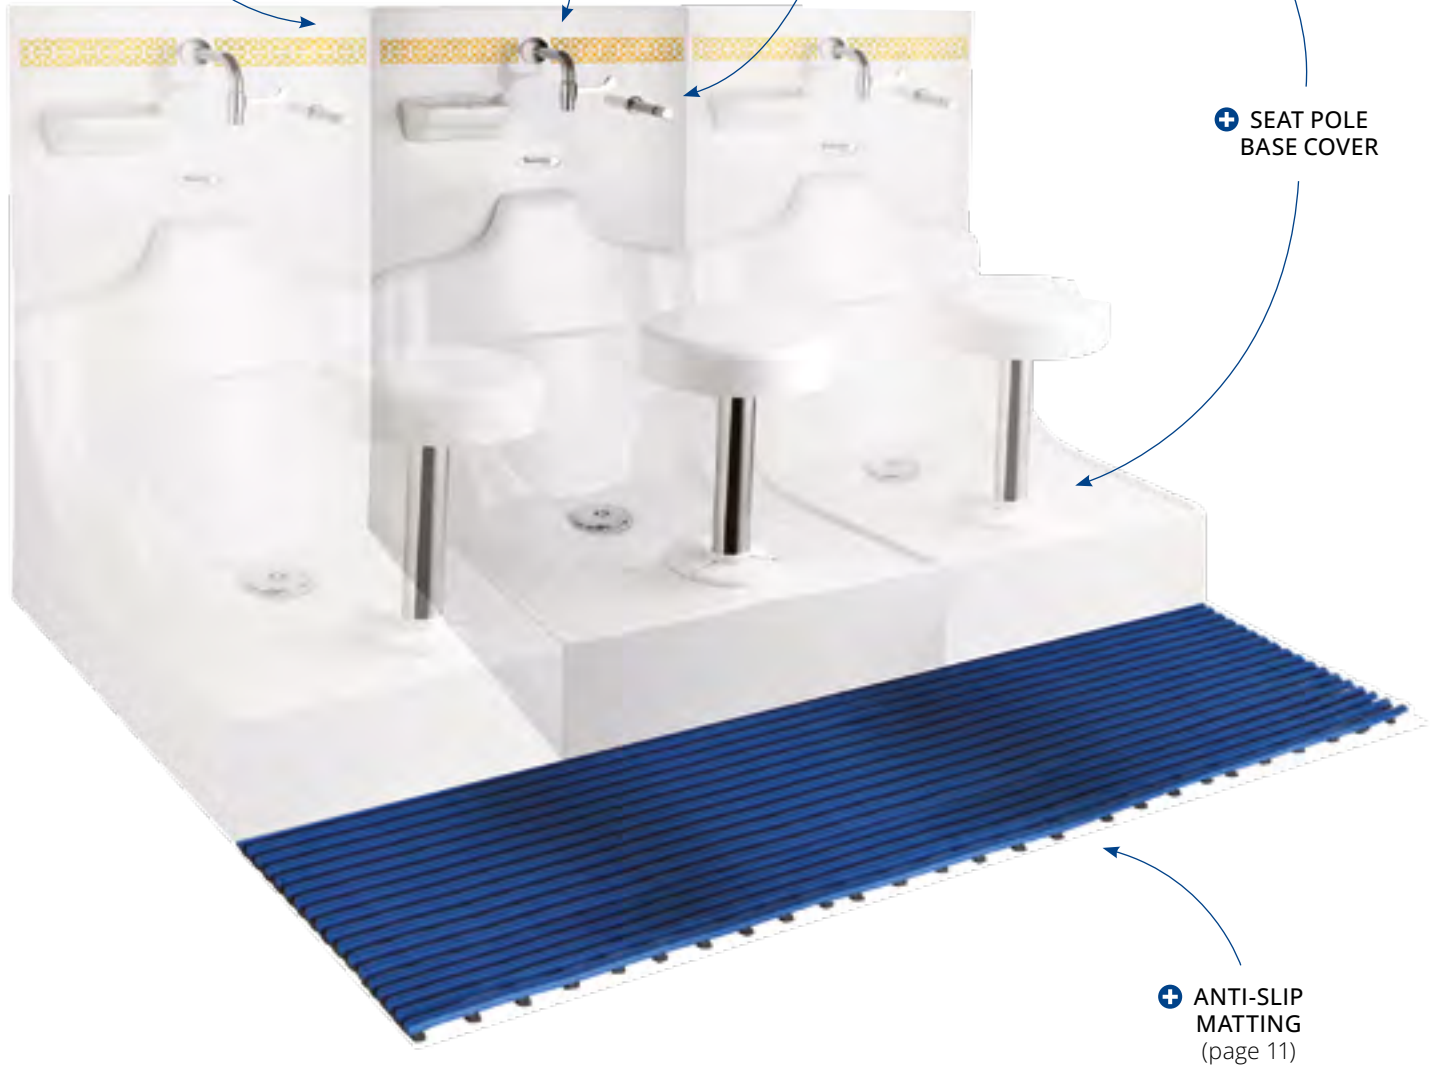

+ PANEL MOUNTED  
SOAP DISPENSER  
(page 9)

+ SEAT POLE  
BASE COVER

+ ANTI-SLIP  
MATTING  
(page 11)

+ Optional add-on

## WUDUMATE MODULAR CONFIGURED FOR STANDING AND WHEELCHAIR ACCESS

The Wudumate Modular Standing is specifically designed to enable those who prefer to perform wudu standing to do so, or if the Modular unit is set into the floor, enables wheelchairs to be wheeled onto the unit. Grab bars can be provided for additional support, and taps provided with wrist blades or sensors for arthritic users.

Made from strong, non-porous PVC sections with channelled underbars, our matting will automatically self-drain even the largest amounts of water. Therefore, its design provides superior performance in wudu areas and helps prevent water from entering the prayer hall.