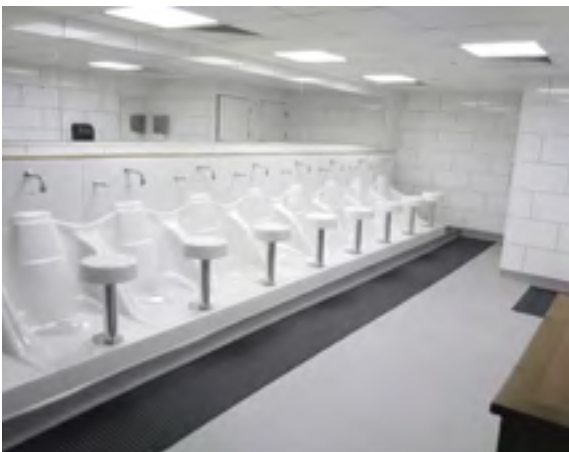

WUDUMAT BY HERONRIB

The WuduMat gives you added safety, slip resistance, multi-directional drainage and maximum hygiene. WuduMat contains permanent anti-microbial and anti-fungal properties, which helps protect fungal and bacterial foot infections which is hugely important in mosque ablution areas which are often wet and humid.