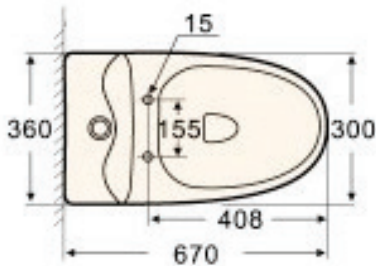

Dimensions (Metric)