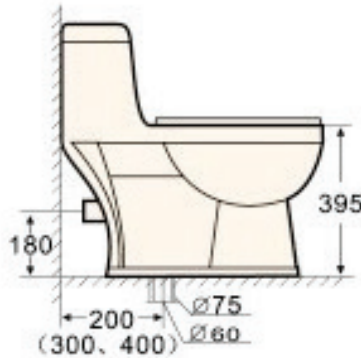

Dimensions (Metric)