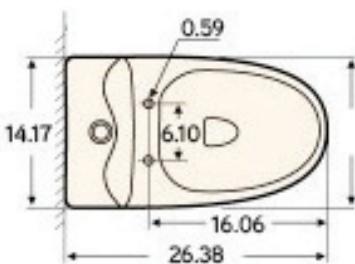

Dimensions (Imperial)

All dimensions in mm

WuduMate

+44 (0)1784 748080 • info@wudumate.com